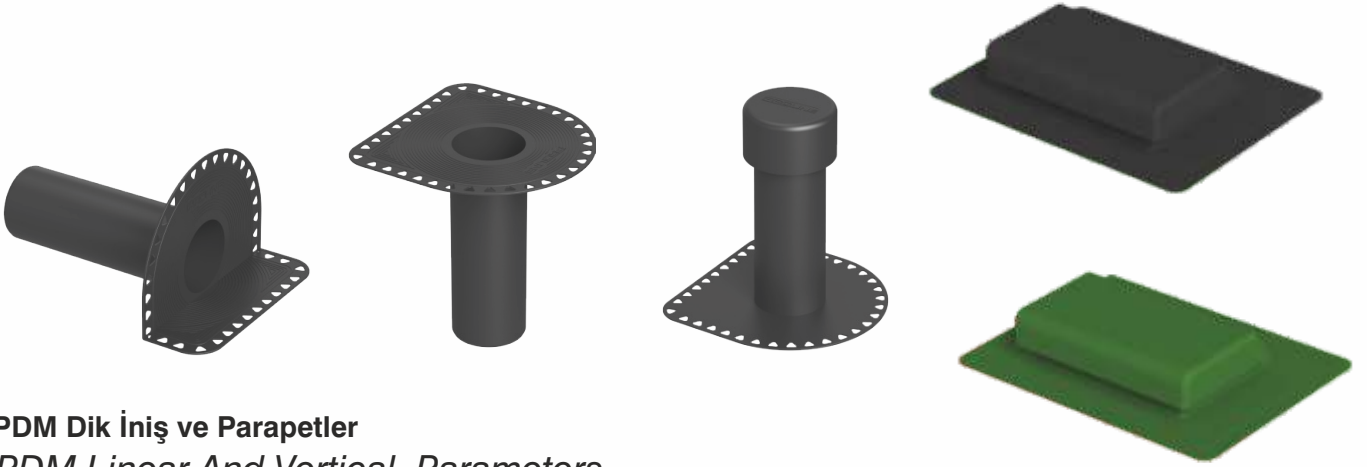

Yalıtım Aksesuarları / EPDM Materials Provides Impermeability Among The Rain Or Water Pipes

AVANTAJLAR

- EPDM Dik inişliler ve parapetler; Membran örtülerle yağmur iniş boruları arasında kesin sızdırmazlık sağlar.
- Mor ötesi ışınlarla tüm atmosferik ve kimyasal etkilere dayanıklı termoplastik kauçuktur.
- Üretim aşamasında etek kısmına yapılan kıvrım detayı ile hem dikiniş hem parapet olarak kullanım sağlamaktadır.
- Havalandırma bacaları ; yapı içinden gelen buharın atılması amacıyla veya Ø10 cm ve daha dar çaplı hava bacalarının teras çatı çıkışlarında kullanılır.
- Termoplastik yapısı ile kesin sızdırmazlık sağlar. Tavsiye edilir.
- UV dayanımlıdır.
- Her çatı eğiminin üst noktasına monte edilir.

KULLANIM ALANLARI

- Çatılarda
- Membran izolasyonu uygulanacak tüm alanlarda

ADVANTAGES

- They are made of rubber materials that are resistant to the UV lights with that you can use these long years and trust.
- They are made both linear and vertical
- They can be also used in downcast to get rid of the streams coming the pipes both vertical and linear
- It s montaged every leaning part of th terass.

USAGE AREAS

- Teras
- For the places that will be applied membrant isolation.

EPDM Dik İniş ve Parapetler

EPDM Linear And Vertical Parameters

Ürün Kodu Code	Özellik Feature	Çıkış Çapı Output Diameter	Fiyat Price	Koli İçi Adet Pieces in Box
5005 - 30070	300 mm	Ø70	65,00 ₺	30
5005 - 30100	300 mm	Ø100	85,00 ₺	25

EPDM Havalandırma Bacaları

EPDM Downcast

Ürün Kodu Code	Özellik Feature	Çıkış Çapı Output Diameter	Fiyat Price	Koli İçi Adet Pieces in Box
5006 - 30070	45.50 mm	Ø70	95,00 ₺	30
5006 - 30100	55.00 mm	Ø100	110,00 ₺	25

Shingle Havalandırma Bacaları Shingle Downcasts

Ürün Kodu Code	Özellik Feature	Fiyat Price	Koli İçi Adet Pieces in Box
5007 - 44001	Siyah Shingle havalandırma bacası	125,00 ₺	24
5007 - 44002	Kırmızı Shingle havalandırma bacası	125,00 ₺	24
5007 - 44003	Yeşil Shingle havalandırma bacası	125,00 ₺	24

Hem Yandan Pencere Hem Üstün Şapkalı Olarak Kullanılmaktadır.

It s Used Both Side Windows And As Covering Parts